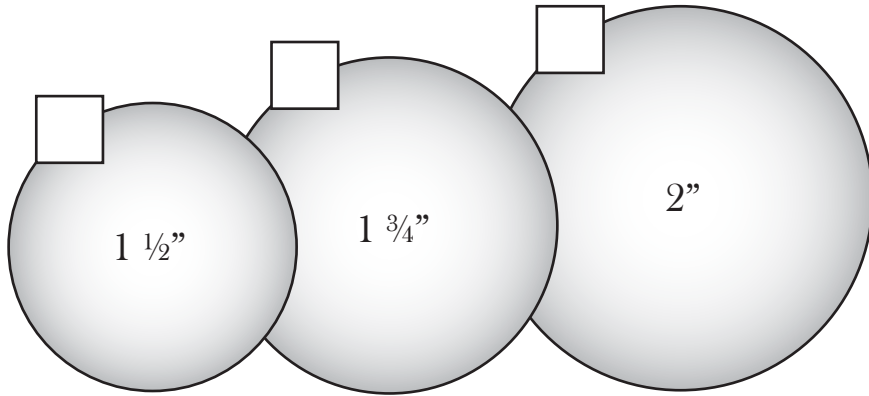

STANDARD SIZES (actual size)

Custom shapes and sizes also possible.

Die service charge waived at 300+ quantity, (free for 2D or half off 3D)
 -Qty. Price Break _____

YOUR BUDGET

This helps us better assist you in selecting the appropriate features for your desired project.

DIMENSION

Flat w/ some relief in the metal, typically enamel filled.

Raised sculpture w/ high relief, typically no enamel fill.

- SINGLE TONE
Single plating option
- TWO-TONE
Combination plating option

EDGING OPTIONS

Smooth edge comes standard

CUSTOM ENGRAVING

One or more lines with enamel fill.

OFF SET PRINT
Typically used for more than five (5) colors or graduated colors.

SILK SCREEN PRINT
Typically used for solid colors.