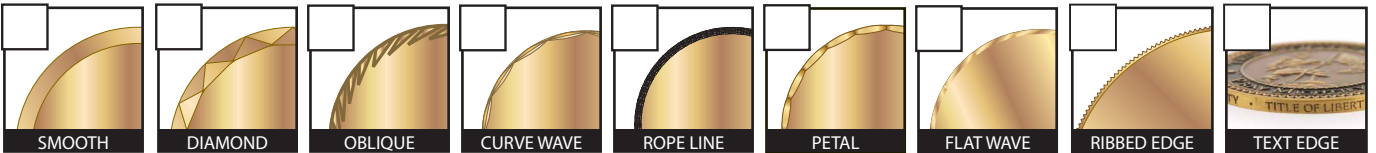

- \$500 - \$899 \$1500 - \$1999
 \$900 - \$1499 \$2000 - \$5000+

ENAMEL

BEST QUALITY - Paint is heated at a high temperature to harden, then polished smooth.

GOOD QUALITY - Paint is air dried, creating a dimensional look at a lower level than the metal borders.

DIMENSION

Flat w/ some relief in the metal, typically enamel filled.

Raised sculpture w/ high relief, typically no enamel fill.

- SINGLE TONE
Single plating option
- TWO-TONE
Combination plating option

EDGING OPTIONS

Smooth edge comes standard

CUSTOM ENGRAVING

One or more lines with enamel fill.

OFF SET PRINT
Typically used for more than five (5) colors or graduated colors.

SILK SCREEN PRINT
Typically used for solid colors.