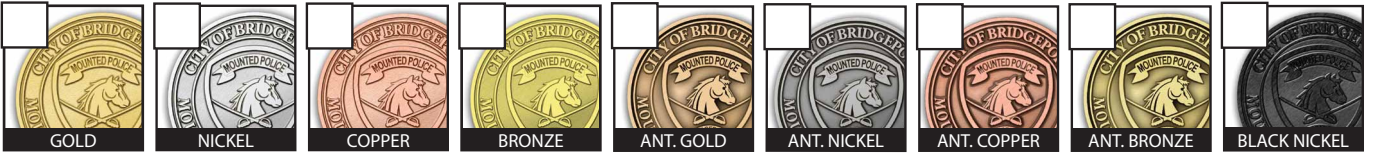

- \$500 - \$899 \$1500 - \$1999
 \$900 - \$1499 \$2000 - \$5000+

ENAMEL

BEST QUALITY - Paint is heated at a high temperature to harden, then polished smooth.

GOOD QUALITY - Paint is air dried, creating a dimensional look at a lower level than the metal borders.

DIMENSION

Flat w/ some relief in the metal, typically enamel filled.

Raised sculpture w/ high relief, typically no enamel fill.

- SINGLE TONE
Single plating option
- TWO-TONE
Combination plating option

EDGING OPTIONS

Smooth edge comes standard

CUSTOM ENGRAVING

One or more lines with enamel fill.

OFF SET PRINT
Typically used for more than five (5) colors or graduated colors.

SILK SCREEN PRINT
Typically used for solid colors.